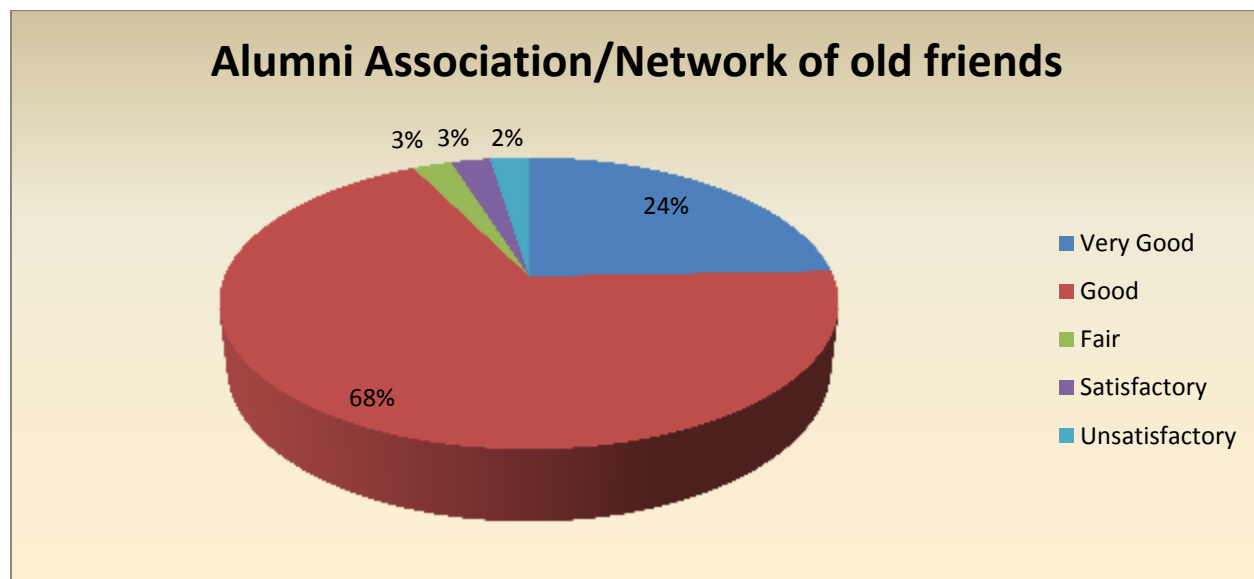

Parameter	Very Good	Good	Fair	Satisfactory	Unsatisfactory	Total
Overall rating of the College	11	27	1	2	0	41
Feedback frequency in Percentage	27	66	2	5	0	100

Overall rating of the College

Parameter	Very Good	Good	Fair	Satisfactory	Unsatisfactory	Total
Alumni Association/Network of old friends	10	28	1	1	1	41
Feedback frequency in Percentage	24	68	3	3	2	100