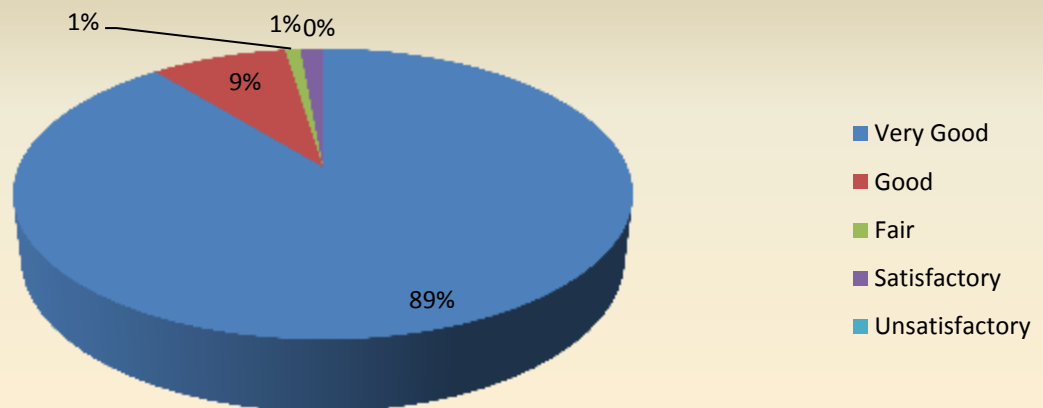

Fee Structure