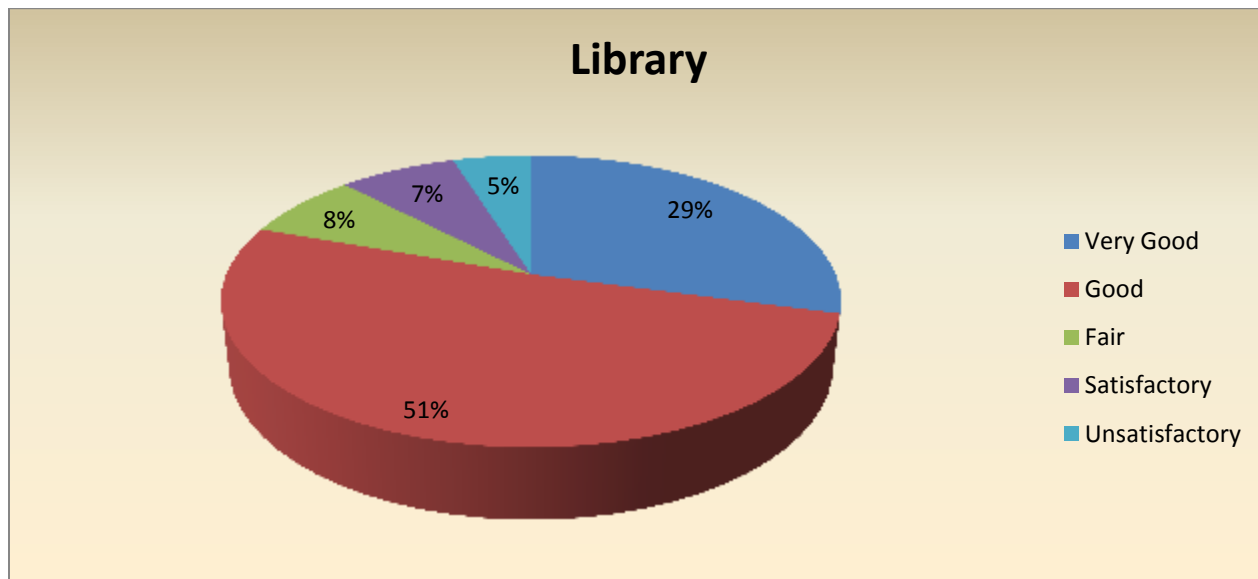

Infrastructure and Lab Facilities

Parameter	Very Good	Good	Fair	Satisfactory	Unsatisfactory	Total
Faculty	25	16	0	0	0	41
Feedback frequency in Percentage	61	39	0	0	0	100

Faculty

Parameter	Very Good	Good	Fair	Satisfactory	Unsatisfactory	Total
Library	12	21	3	3	2	41
Feedback frequency in Percentage	29	51	8	7	5	100