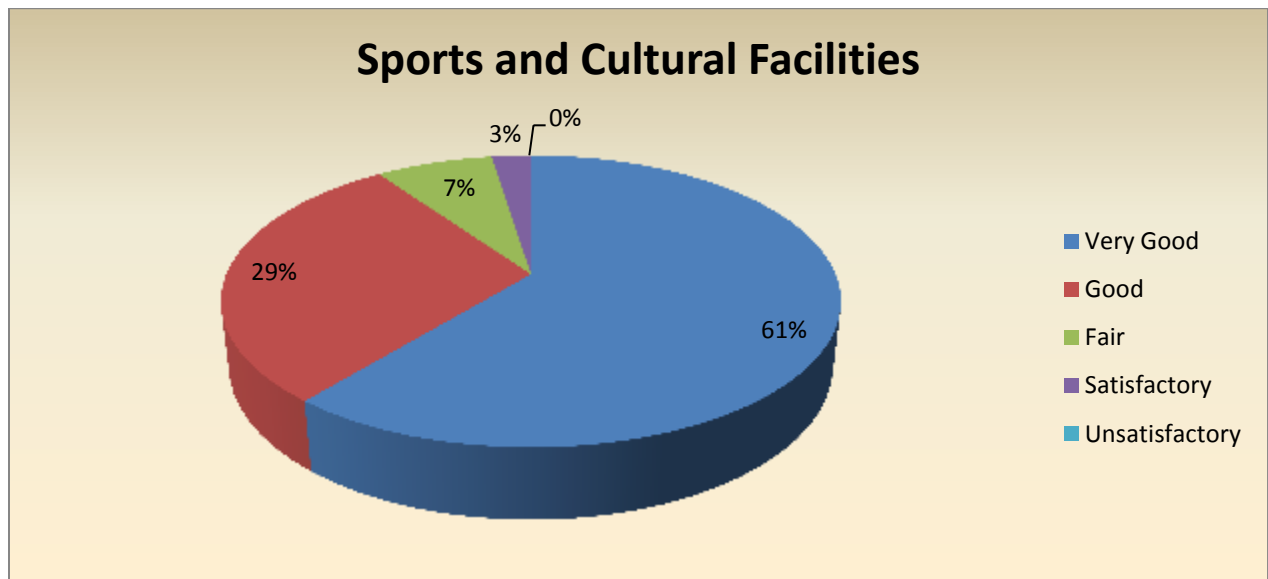

Parameter	Very Good	Good	Fair	Satisfactor y	Unsatisfactor y	Total
Sports and Cultural Facilities	25	12	3	1	0	41
Feedback frequency in Percentage	61	29	7	3	0	100

Parameter	Very Good	Good	Fair	Satisfactor y	Unsatisfactor y	Total
How do you rate the courses that you have studied for UG/BPED	29	12	0	0	0	41
Feedback frequency in Percentage	71	29	0	0	0	100