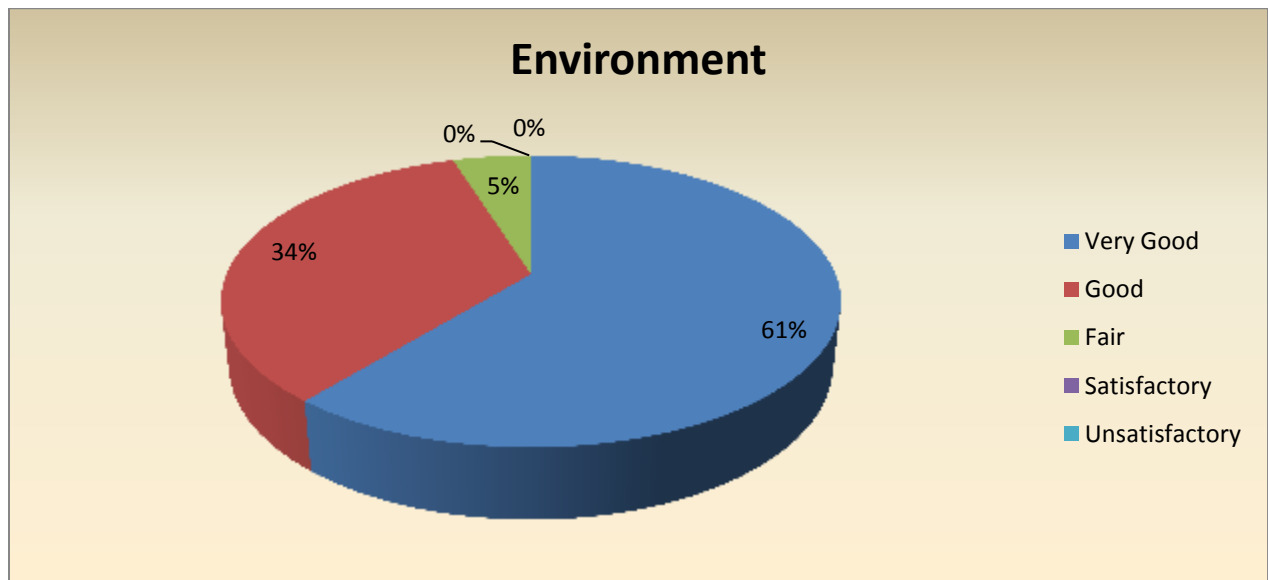

FEEDBACK COLLECTED FROM THE ALUMNI

Prepared By

The Internal Quality Assurance Cell (IQAC), Seva Bharati Mahavidyalaya

SESSION: 2020-21

FEEDBACK FORM FOR ALUMNI

Parameter	Very Good	Good	Fair	Satisfactory	Unsatisfactory	Total
Environment	25	14	2	0	0	41
Feedback frequency in Percentage	61	34	0	0	0	100

Parameter	Very Good	Good	Fair	Satisfactory	Unsatisfactory	Total
Admission Procedure	21	14	5	0	0	41
Feedback frequency in Percentage	52	35	13	0	0	100

Admission Procedure

Parameter	Very Good	Good	Fair	Satisfactor y	Unsatisfactor y	Total
Fee Structure	189	18	2	3	0	41
Feedback frequency in Percentage	890	9	1	0	0	100