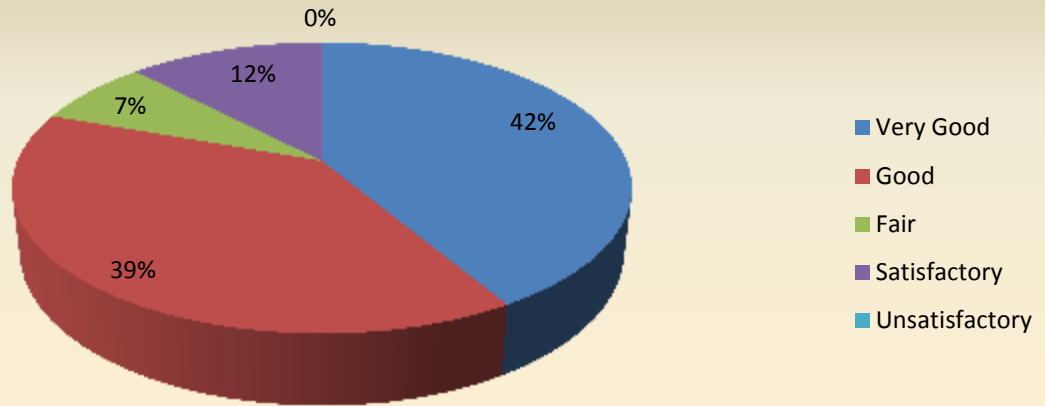

Overall rating of academic programmes