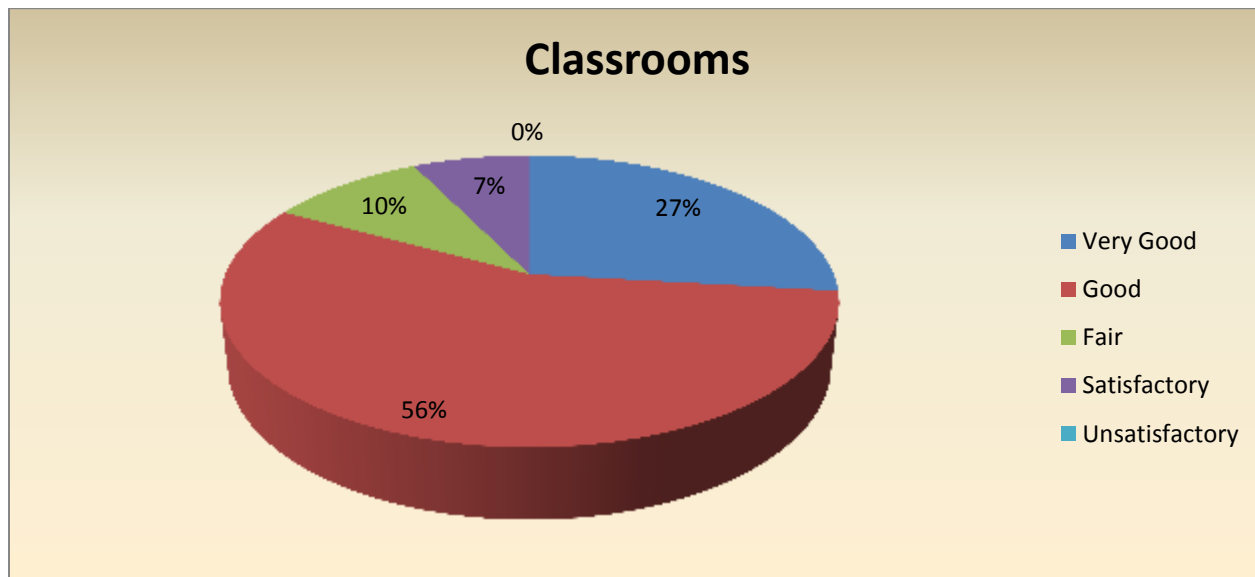

Parameter	Very Good	Good	Fair	Satisfactory	Unsatisfactory	Total
Admission Procedure	21	14	5	0	0	41
Feedback frequency in Percentage	52	35	13	0	0	100

Admission Procedure

Parameter	Very Good	Good	Fair	Satisfactor y	Unsatisfactor y	Total
Fee Structure	189	18	2	3	0	41
Feedback frequency in Percentage	890	9	1	0	0	100

Fee Structure

Parameter	Very Good	Good	Fair	Satisfactory	Unsatisfactory	Total
Classrooms	11	23	4	3	0	41
Feedback frequency in Percentage	27	56	10	7	0	100

Parameter	Very Good	Good	Fair	Satisfactory	Unsatisfactory	Total
Infrastructure and Lab Facilities	6	27	3	2	3	41
Feedback frequency in Percentage	15	66	7	5	7	100