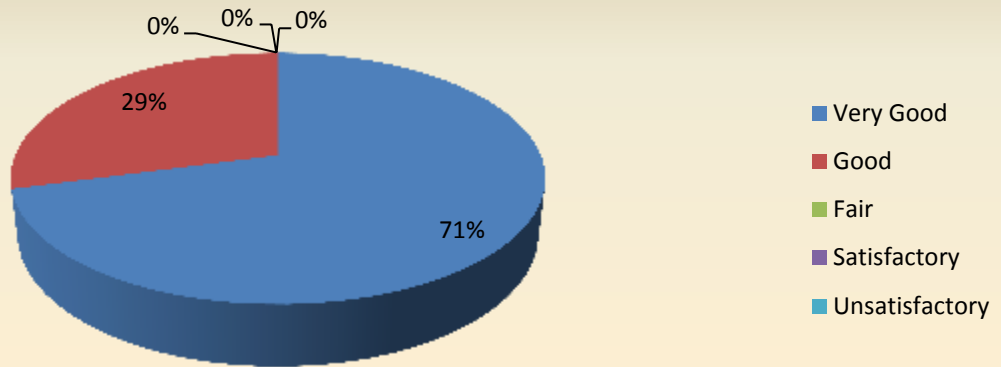

How do you rate the courses that you have studied for UG/BPED