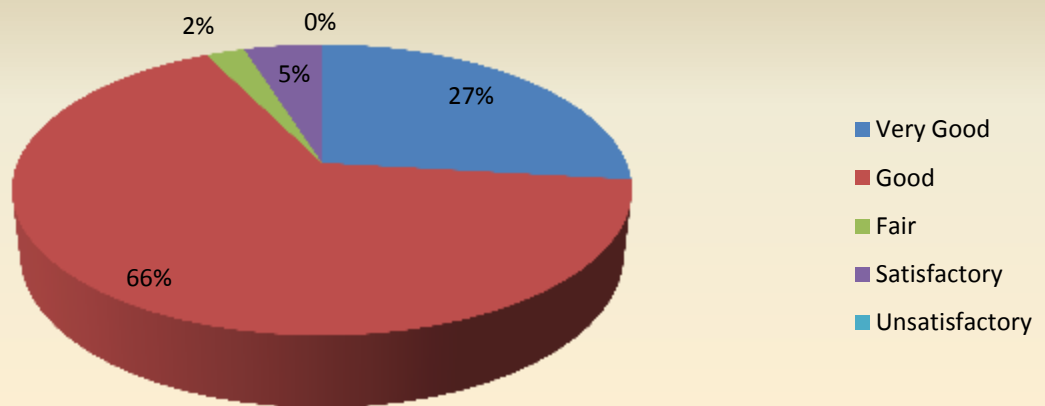

Overall rating of the College