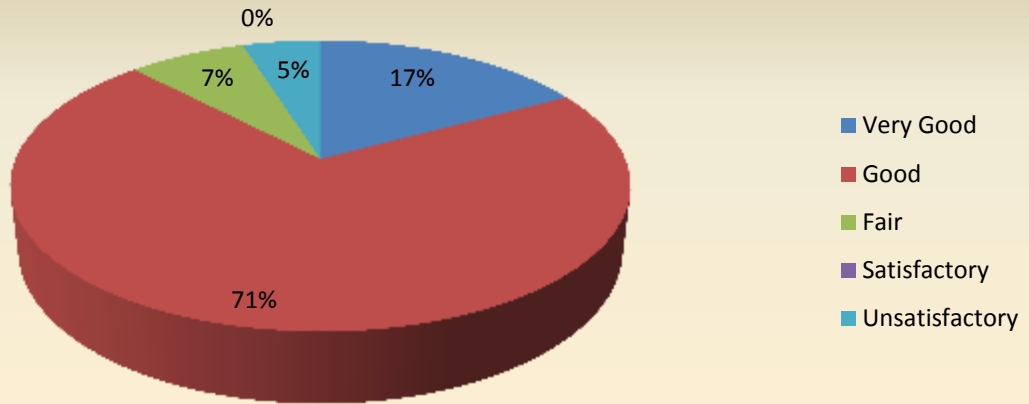

Canteen Facilities