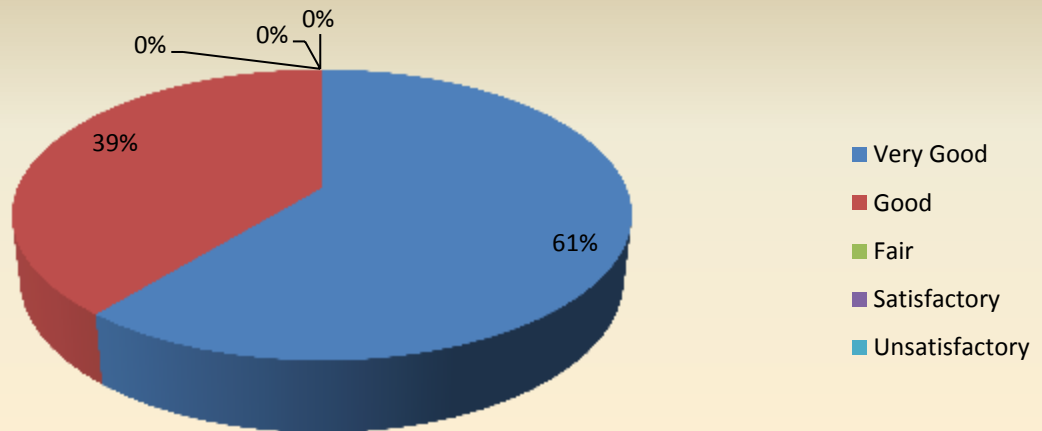

Infrastructure and Lab Facilities

Parameter	Very Good	Good	Fair	Satisfactory	Unsatisfactory	Total
Faculty	25	16	0	0	0	41
Feedback frequency in Percentage	61	39	0	0	0	100

Faculty