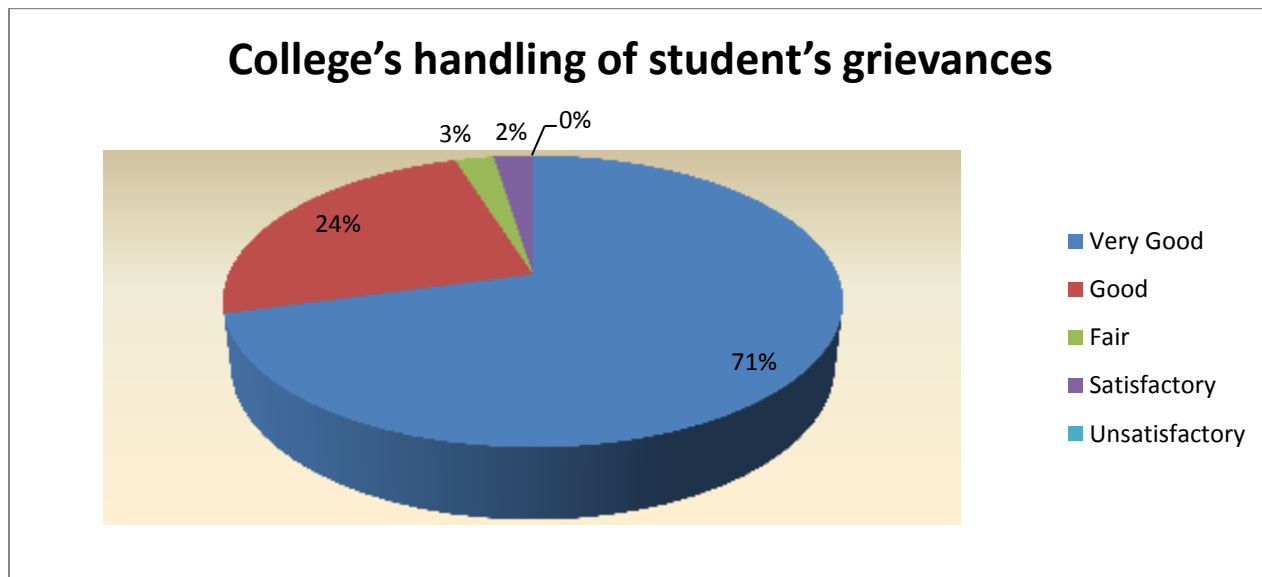

Parameter	Very Good	Good	Fair	Satisfactory	Unsatisfactory	Total
College's handling of student's grievances	29	10	1	1	0	41
Feedback frequency in Percentage	71	24	3	2	0	100

Parameter	Very Good	Good	Fair	Satisfactory	Unsatisfactory	Total
Overall rating of academic programmes	17	16	3	5	0	41
Feedback frequency in Percentage	42	39	7	12	0	100