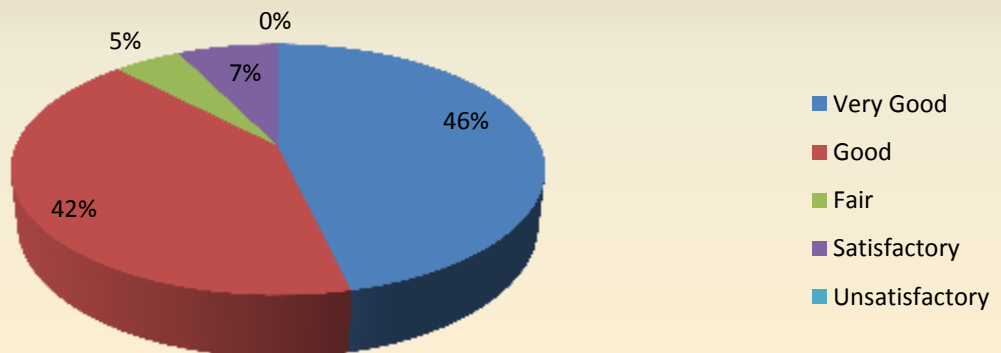

How do you rate the learning experience in terms of teaching and learning