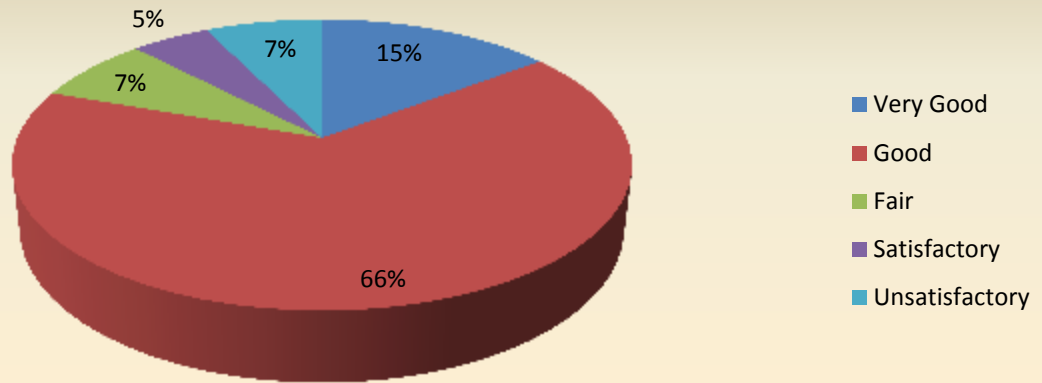

Fee Structure

Parameter	Very Good	Good	Fair	Satisfactory	Unsatisfactory	Total
Classrooms	11	23	4	3	0	41
Feedback frequency in Percentage	27	56	10	7	0	100

Parameter	Very Good	Good	Fair	Satisfactory	Unsatisfactory	Total
Infrastructure and Lab Facilities	6	27	3	2	3	41
Feedback frequency in Percentage	15	66	7	5	7	100

Infrastructure and Lab Facilities

Parameter	Very Good	Good	Fair	Satisfactory	Unsatisfactory	Total
Faculty	25	16	0	0	0	41
Feedback frequency in Percentage	61	39	0	0	0	100

Faculty

Parameter	Very Good	Good	Fair	Satisfactory	Unsatisfactory	Total
Library	12	21	3	3	2	41
Feedback frequency in Percentage	29	51	8	7	5	100