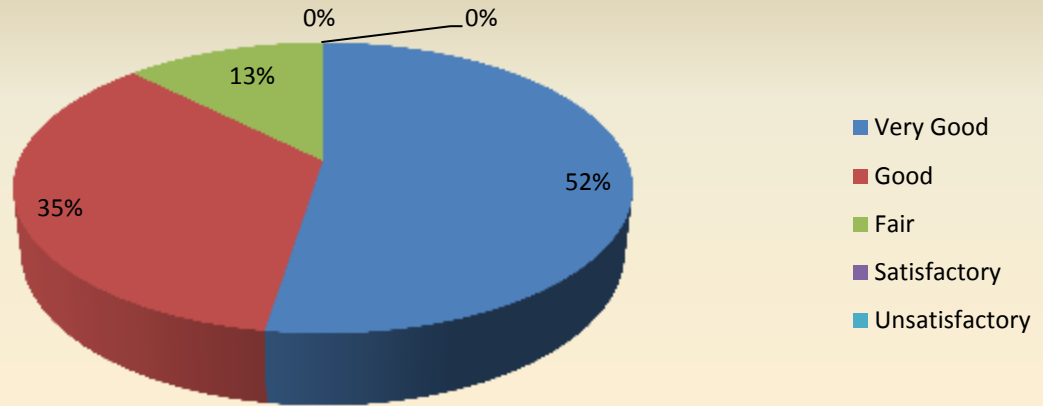

FEEDBACK COLLECTED FROM THE ALUMNI

Prepared By

The Internal Quality Assurance Cell (IQAC), Seva Bharati Mahavidyalaya

SESSION: 2020-21

FEEDBACK FORM FOR ALUMNI

Parameter	Very Good	Good	Fair	Satisfactory	Unsatisfactory	Total
Environment	25	14	2	0	0	41
Feedback frequency in Percentage	61	34	0	0	0	100

Parameter	Very Good	Good	Fair	Satisfactory	Unsatisfactory	Total
Admission Procedure	21	14	5	0	0	41
Feedback frequency in Percentage	52	35	13	0	0	100

Admission Procedure

Parameter	Very Good	Good	Fair	Satisfactor y	Unsatisfactor y	Total
Fee Structure	189	18	2	3	0	41
Feedback frequency in Percentage	890	9	1	0	0	100