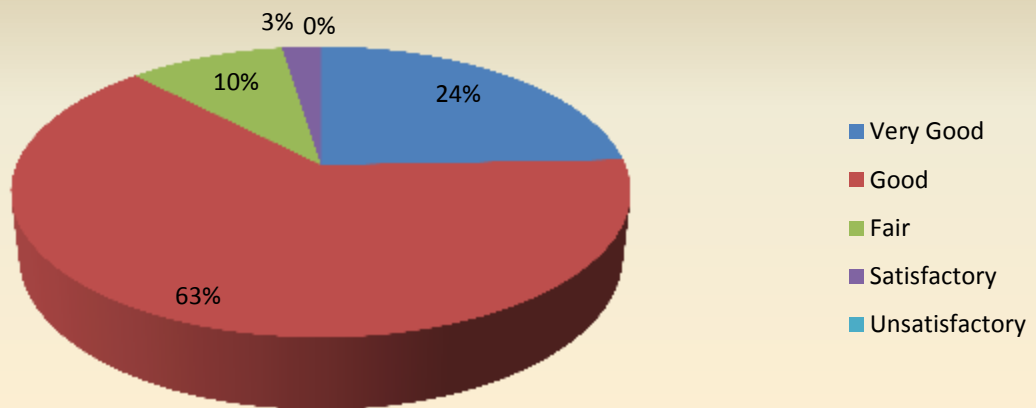

Hostel Facilities